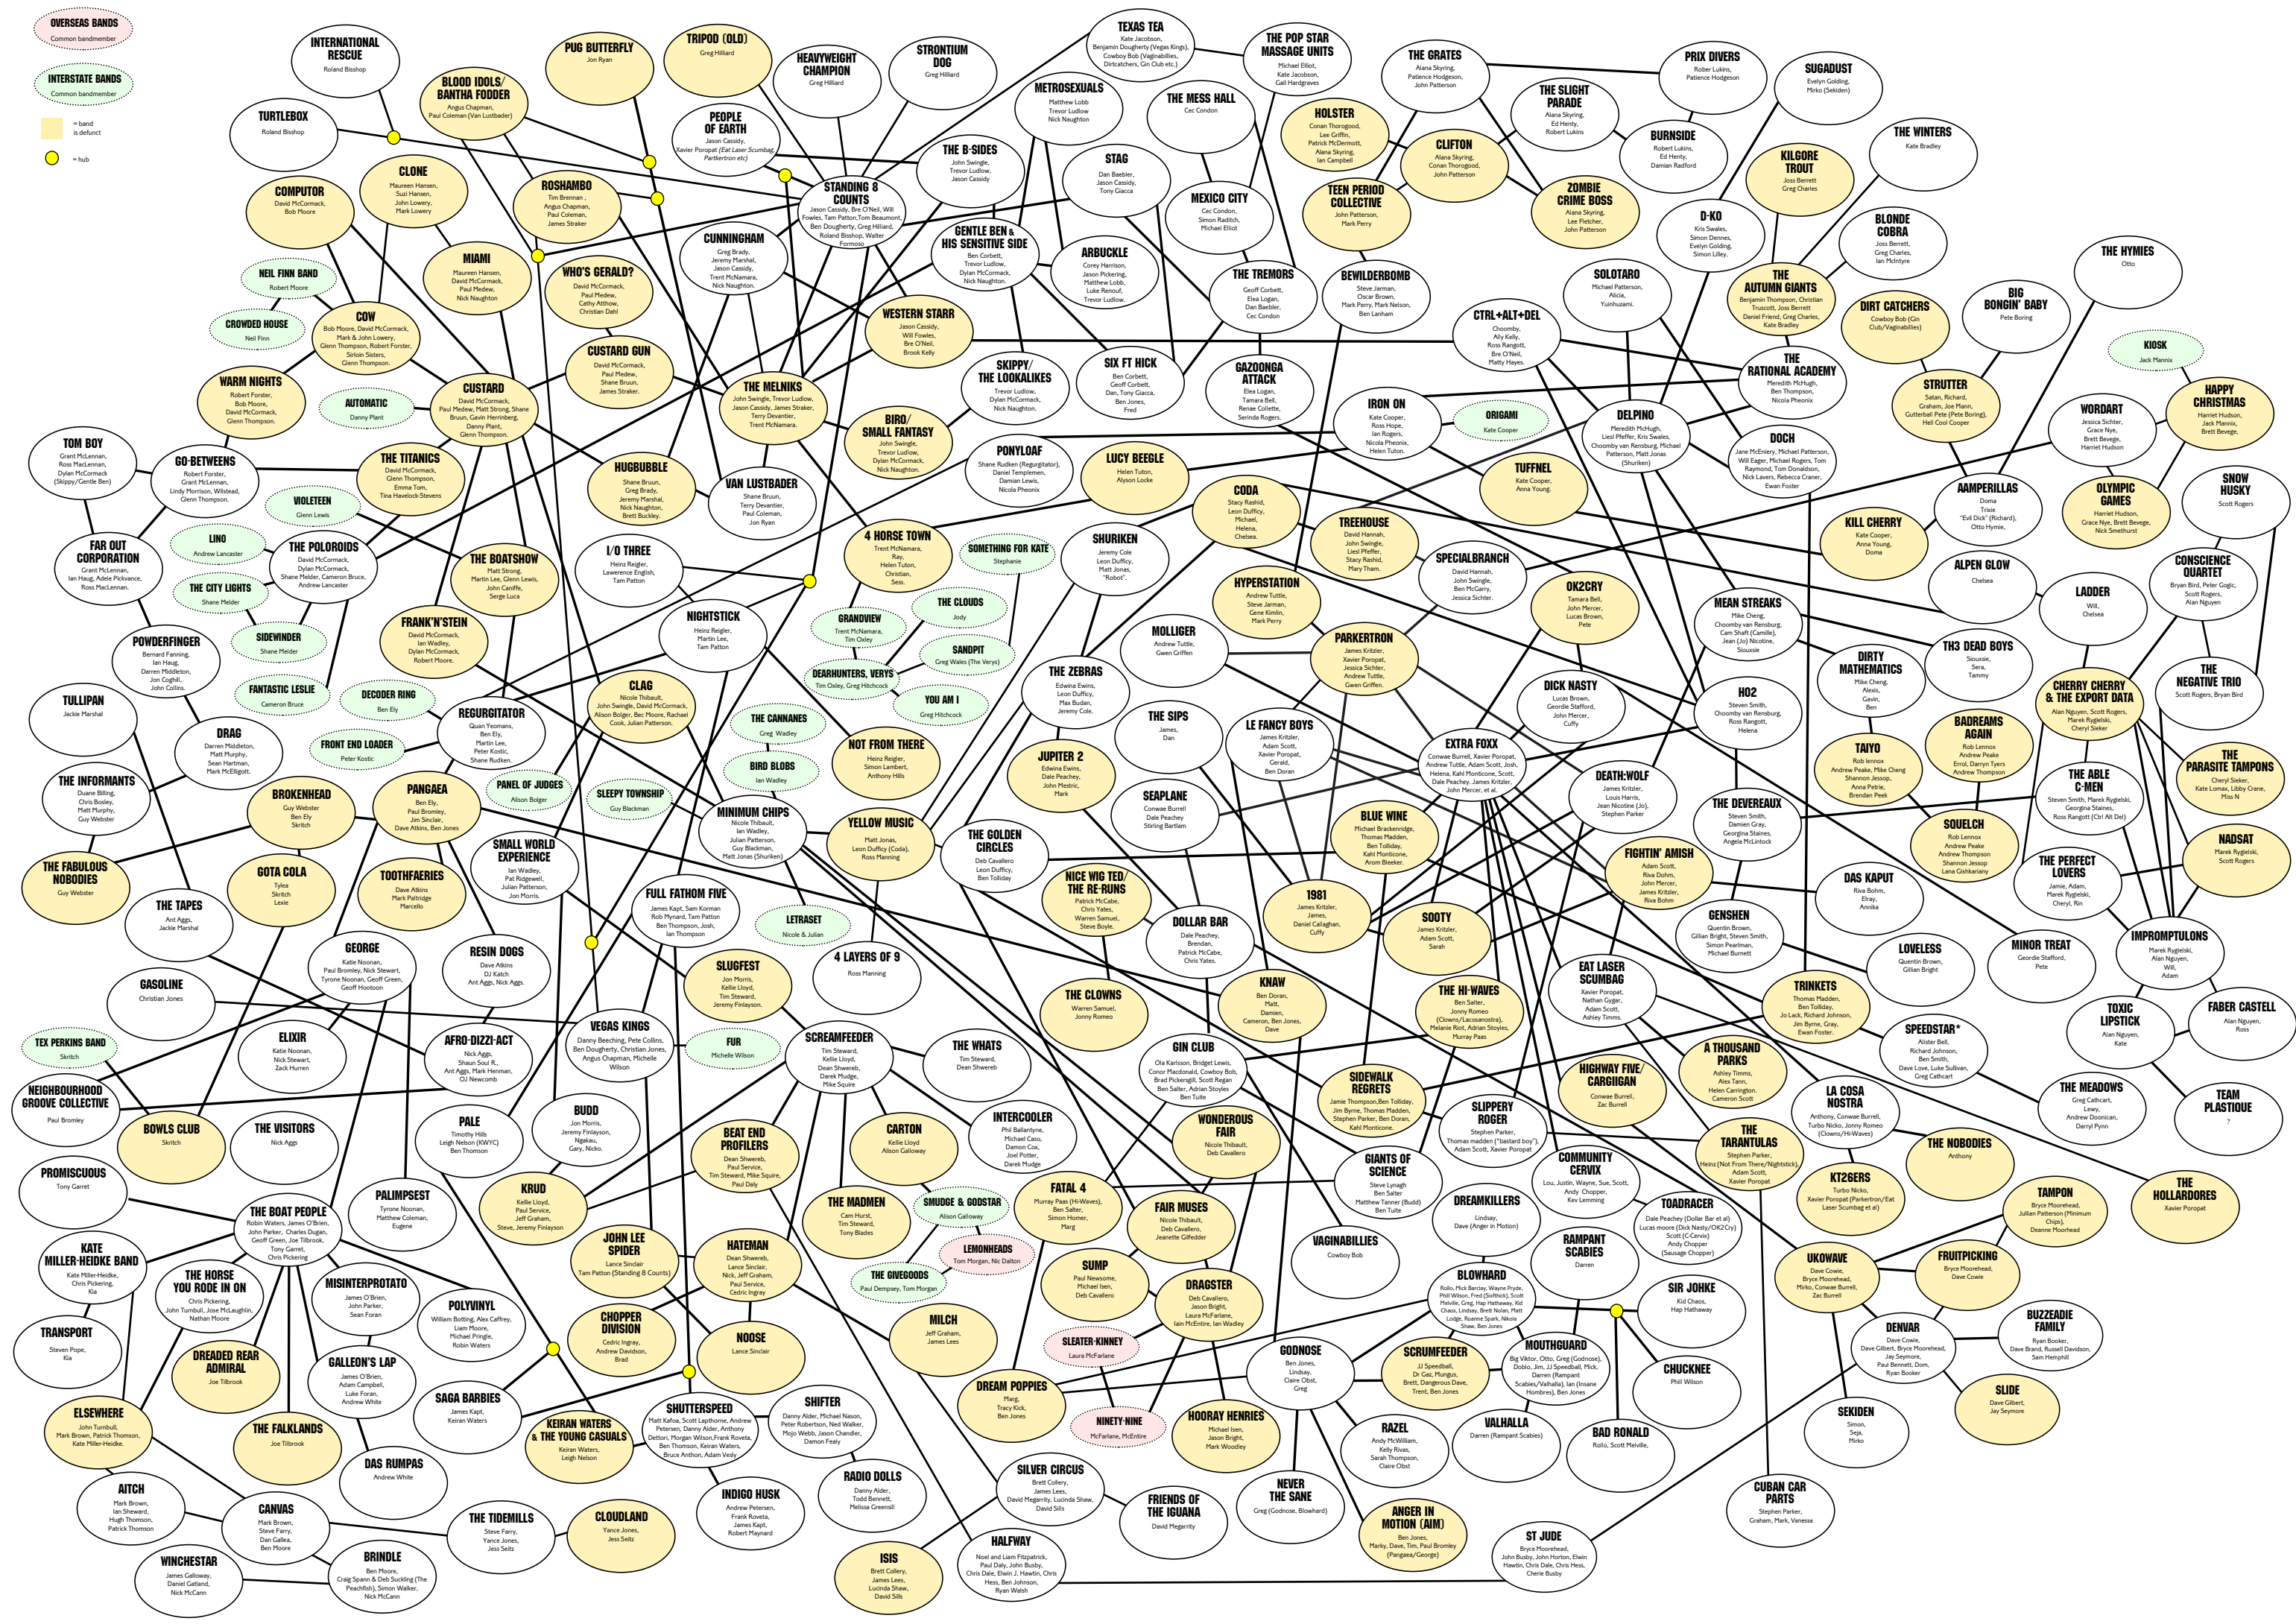

OVERSEAS BANDS
Common bandmember

INTERSTATE BANDS
Common bandmember

band
is defunct

hub

DAYBRIDGES
Pete Cullen,
Brian L. Muller,
Aaron Luclow,
Plick Luclow,
Slas Palmer

GLISTENTWINE
Malcolm Brown,
Liz Buchanan,
Brian L. Muller,
Phil Stade

PROPANE
Phil Stade,
Brendan Watson,
Luka Watson